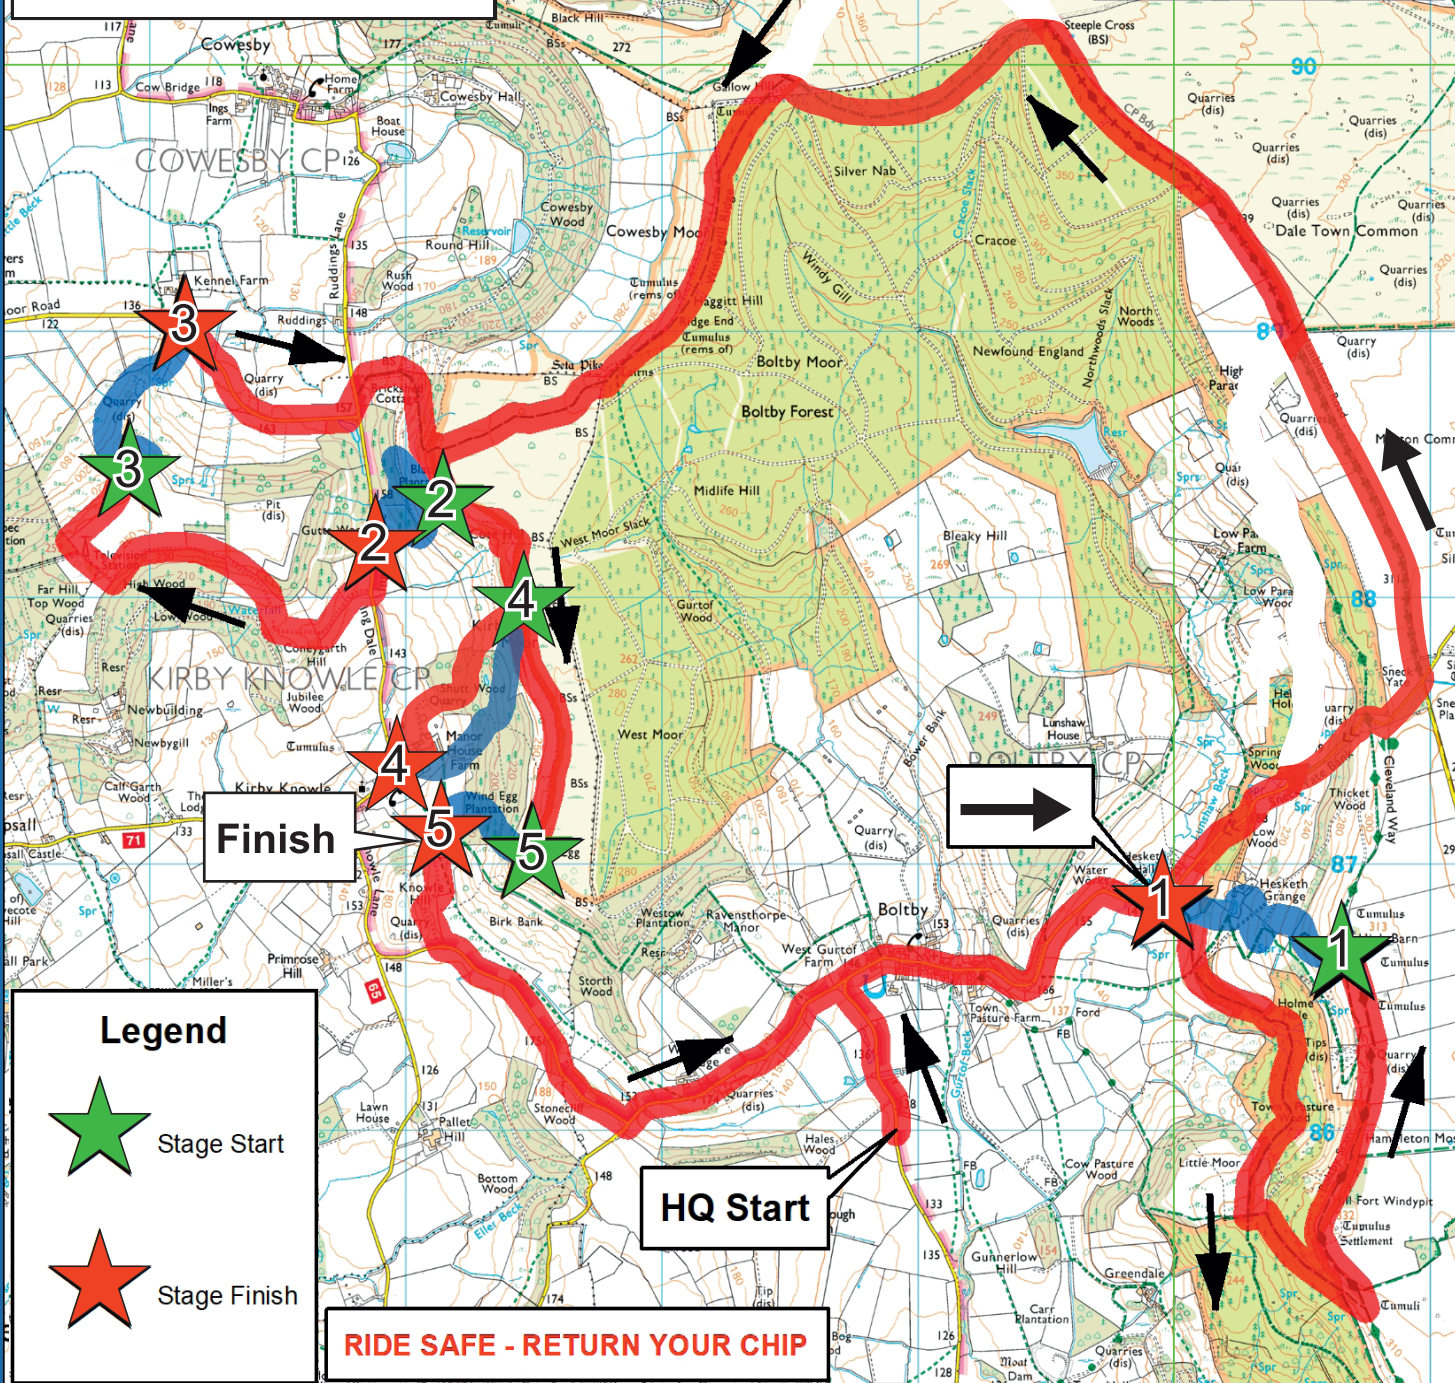

IMPORTANT INFORMATION

1. START PROMPTLY AT THE STAGE STARTS
2. DO NOT STOP ON STAGES
3. CARRY WATER (REPLEN AT BOTTOM STAGE 3)
4. COUNTRYSIDE CODES
5. RIDE SINGLE FILE ON ROADS
6. HIGHWAY CODE AT ALL TIMES
7. ESCAPE ROUTE HOME AT BOTTOM OF STAGE 2
8. NO RIDING COURSE OUTSIDE PRACTICE TIMES
9. NO CHANGING START TIME
10. ALL JUMPS CAN BE ROLLED OR B LINE TAKEN

BE READY TO GO TO START AFTER CHIP COLLECTION

EMERGENCY CONTACT MARSHALL OR VISIT HQ OR 1ST AID POINT

Legend

- Stage Start
- Stage Finish

RIDE SAFE - RETURN YOUR CHIP